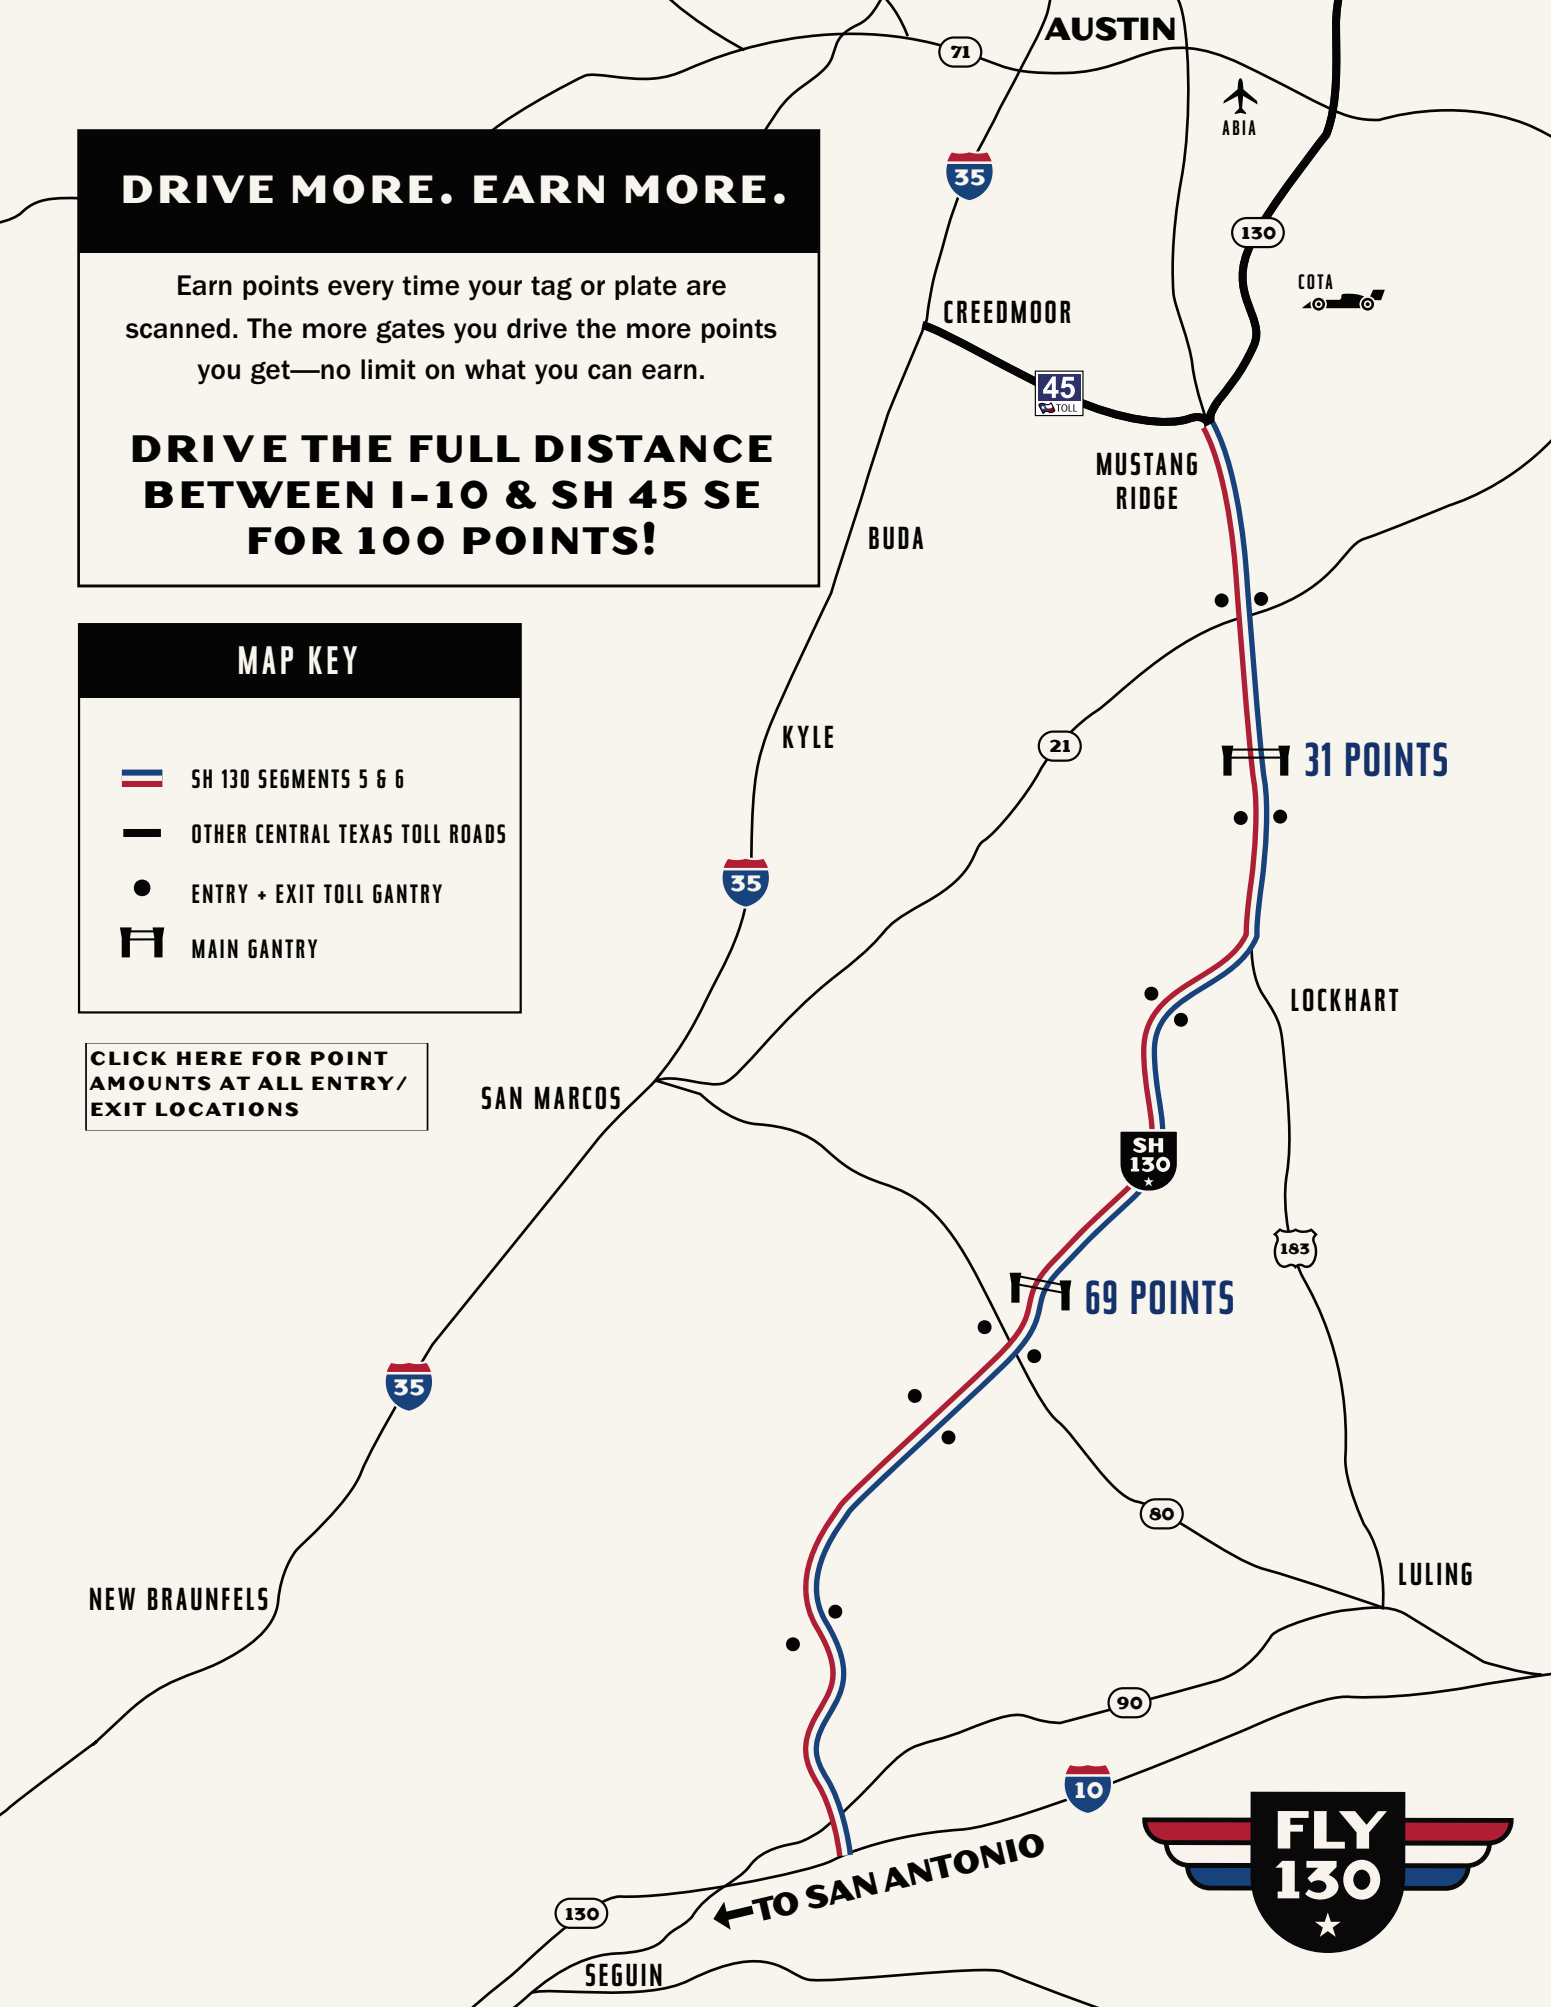

DRIVE MORE. EARN MORE.

Earn points every time your tag or plate are scanned. The more gates you drive the more points you get—no limit on what you can earn.

**DRIVE THE FULL DISTANCE
BETWEEN I-10 & SH 45 SE
FOR 100 POINTS!**

MAP KEY

-  SH 130 SEGMENTS 5 & 6
-  OTHER CENTRAL TEXAS TOLL ROADS
-  ENTRY + EXIT TOLL GANTRY
-  MAIN GANTRY

[CLICK HERE FOR POINT AMOUNTS AT ALL ENTRY/EXIT LOCATIONS](#)

AUSTIN

130

COTA

35

CREEDMOOR

LOCKHART

SH 130 *

69 POINTS

183

NEW BRAUNFELS

35

LULING

80

90

10

← TO SAN ANTONIO

130

SEGUIN